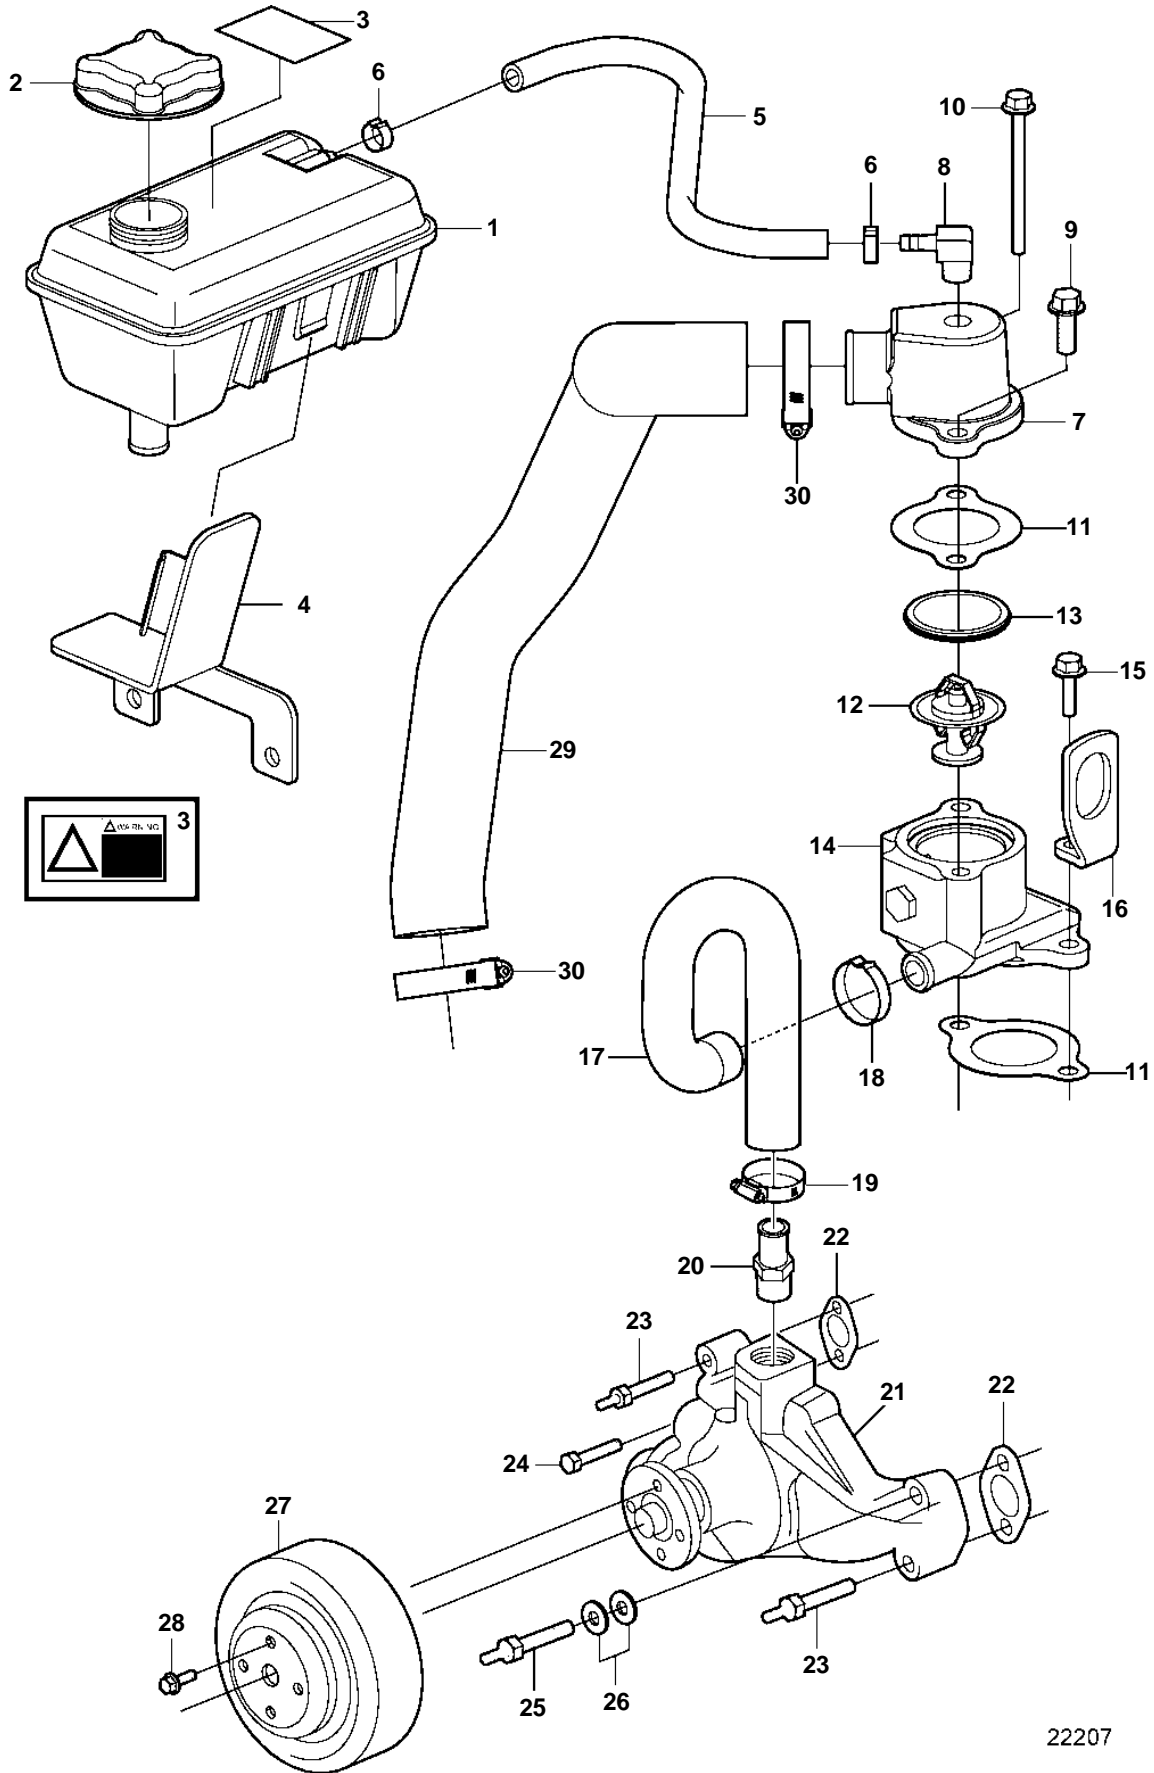

4.3GXIE-M

22207

## 4.3GXIE-M

| REF | PART NO. | QTY | DESCRIPTION        | NOTES    |
|-----|----------|-----|--------------------|----------|
| 1   | 861105   | 1   | Expansion tank     |          |
| 2   | 1674083  | 1   | Pressure cap       |          |
| 3   | 3858552  | 1   | Decal              | WARNING! |
| 4   | 3848570  | 1   | Bracket            |          |
| 5   | 3860955  | 1   | Hose               |          |
| 6   | 982643   | 1   | Clamp              | Oetiker  |
|     | 3860413  | 1   | Hose clamp         |          |
| 7   | 3860555  | 1   | Thermostat housing |          |
| 8   | 3860585  | 1   | Elbow nipple       |          |
| 9   | 3860163  | 1   | Screw              |          |
| 10  | 969189   | 1   | Flange screw       |          |
| 11  | 3852111  | 2   | Gasket             |          |
| 12  | 3831426  | 1   | Thermostat kit     |          |
| 13  | 416033   | 1   | · Sealing ring     |          |
| 14  | 3851384  | 1   | Thermostat housing |          |
| 15  | 946671   | 1   | Flange screw       |          |
| 16  | 3593503  | 1   | Bracket            |          |
| 17  | 3862852  | 1   | Hose               |          |
| 18  | 982716   | 1   | Clamp              |          |
| 19  | 3863439  | 1   | Hose clamp         |          |
| 20  | 983744   | 1   | Hose nipple        |          |
| 21  | 21124846 | 1   | Pump               |          |
| 22  | 3852477  | 2   | Gasket             |          |
| 23  | 3856147  | 2   | Stud               |          |
| 24  | 3853403  | 1   | Nut                |          |
| 25  | 3856137  | 1   | Bolt               |          |
| 26  | 3856136  | 1   | Bolt               |          |
| 27  | 3860083  | 1   | Pulley             |          |
| 28  | 3863054  | 4   | Screw              |          |
| 29  | 3861741  | 1   | Hose               |          |
| 30  | 3812304  | 2   | Hose clamp         |          |